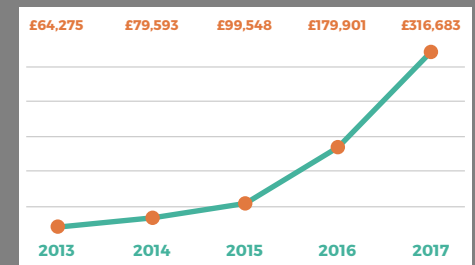

£740,000 has been raised – with an upward trend year on year.

A new Centre Manager has been appointed and a six-day **activity programme** with sessions for older people, families, children and young people has evolved.